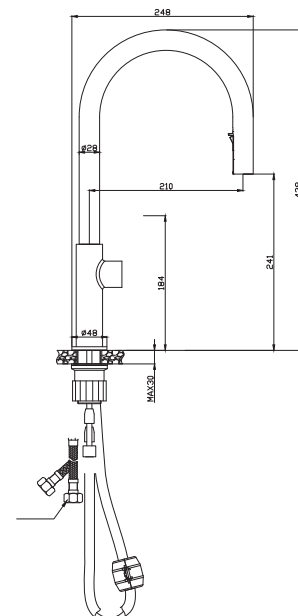

Sanitär

High Spout Kitchen Mixer

Ref. : VARESE-KM
VARE 28 64A

Product Description

High Spout Kitchen Mixer

Sanitär Item No. VARESE-KM
VARE 28 64A

Material: Brass

Color: Chrome

Dimensional Drawing

Flow rate diagram