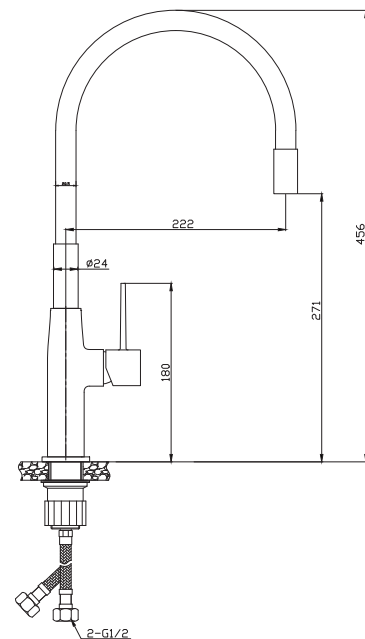

Sanitär

High Spout Kitchen Mixer

Ref. : MARINO-KM
MARI 45 86A

Product Description

High Spout Kitchen Mixer

Sanitär Item No. MARINO-KM
MARI 45 86A

Material: Brass

Color: Chrome

Dimensional Drawing

Flow rate diagram