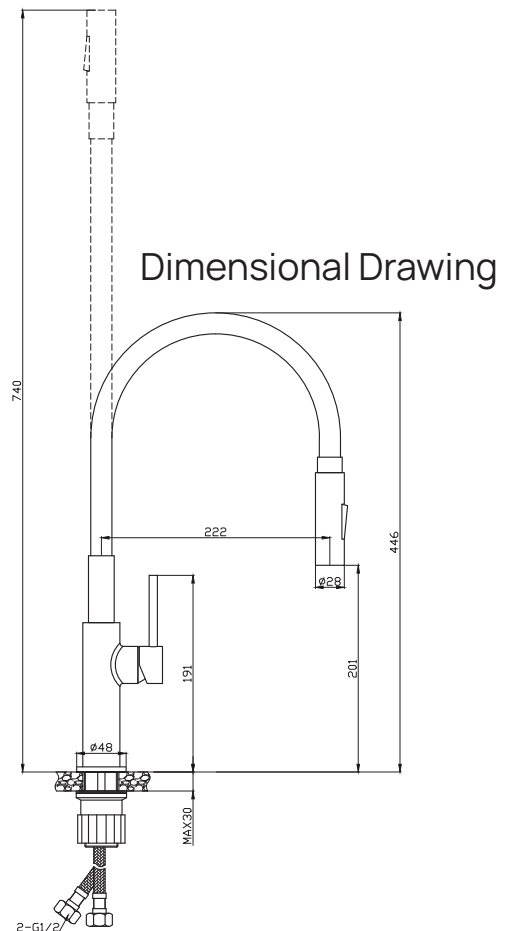

## Sanitär

High Spout Kitchen Mixer

Ref. : LECCO-KM  
LECC 69 93A

### High Spout Kitchen Mixer

Sanitär Item No. LECCO-KM  
LECC 69 93A

Material: Brass

Color: Chrome

### Flow rate diagram