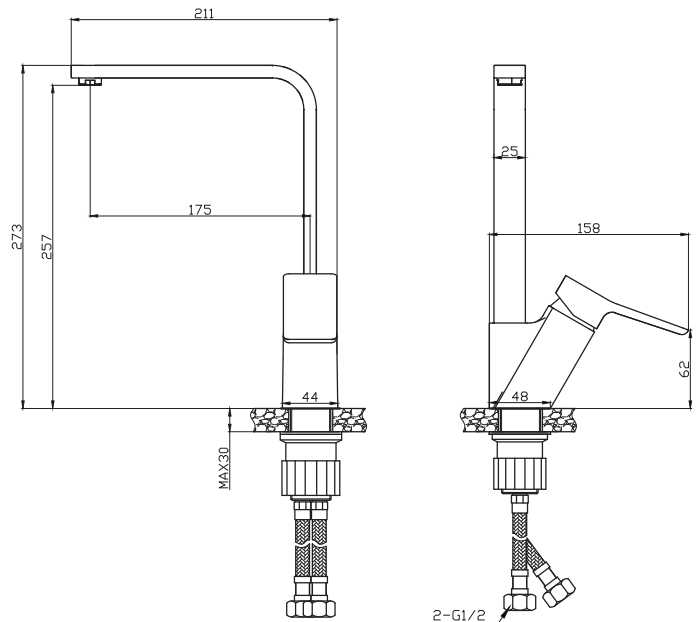

# TECHNICAL DATASHEET

**Sanitär**

Sink Mixer

Ref. : CENT-KM  
CENT 36 48

## Product Description

Sink Mixer

Sanitär Item No. CENT-KM  
CENT 36 48

Material: Brass

Color: Chrome

Colors Options:     
Black Gold Brushed Gold

### Dimensional Drawing

### Flow rate diagram