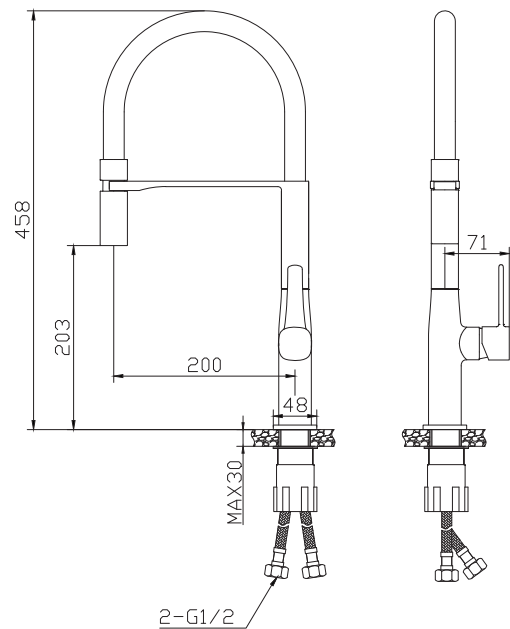

TECHNICAL DATASHEET

Sanitär

High Spout Kitchen Mixer

Ref. : ARPINO-KM
ARPI 20 74A

Product Description

High Spout Kitchen Mixer

Sanitär Item No. ARPINO-KM
ARPI 20 74A

Material: Brass

Color: Chrome

Colors Options:  CGD

Dimensional Drawing

Flow rate diagram