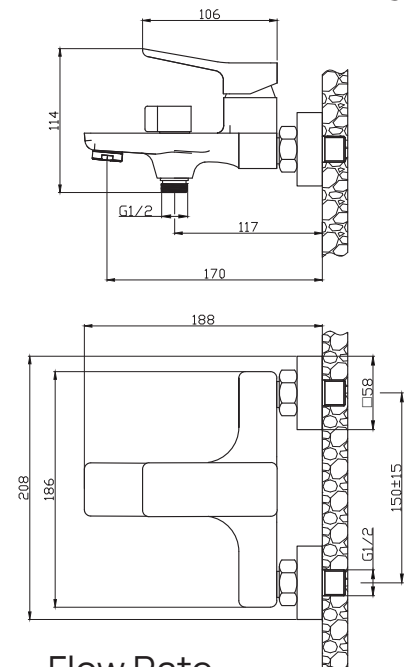

TECHNICAL DATASHEET

Sanitär

Bath Mixer

Ref. : CENT-BM
CENT 32 48

Product Description

Bath Mixer

Sanitär Item No. CENT-BM
CENT 32 48

Material: Brass

Color: Chrome

Colors Options: 
Black Gold Brushed Gold

Dimensional Drawing

Flow Rate