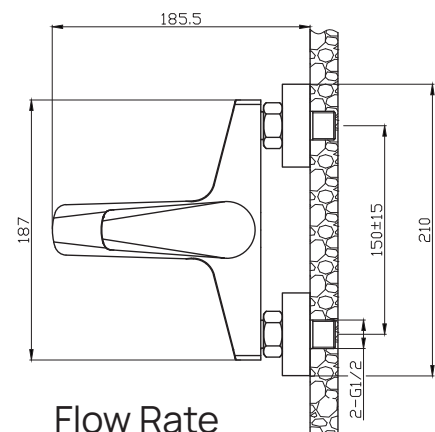

TECHNICAL DATASHEET

Sanitär
Bath Mixer
Ref. : ATRI-BM
ATRI 03 13

Product Description

Bath Mixer

Sanitär Item No. ATRI-BM
ATRI 03 13

Material: Brass

Color: Chrome

Colors Options:  Black  Gold  Brushed Gold

Dimensional Drawing

Flow Rate