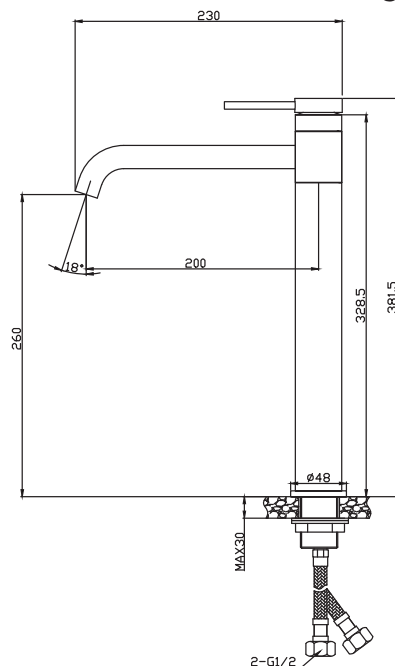

## Product Description

Washbasin Mixer (Brass)

Sanitär Item No. RAPALLO  
RAPA 36 24A

Origin: China

Warranty: 5 Years against manufacture defects

### Dimensional Drawing

### Flow Rate