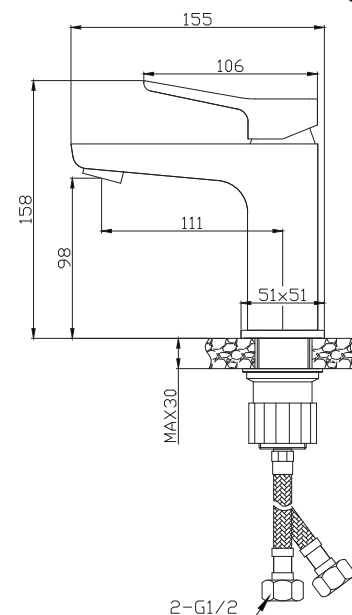

TECHNICAL DATASHEET

Sanitär

Washbasin Mixer

Ref. : CENT-WB
CENT 12 48

Product Description

Washbasin Mixer (Brass)

Sanitär Item No. CENT-WB
CENT 12 48

Material: Brass

Color: Chrome

Colors Options:  Black  Gold  Brushed Gold

Dimensional Drawing

Flow Rate