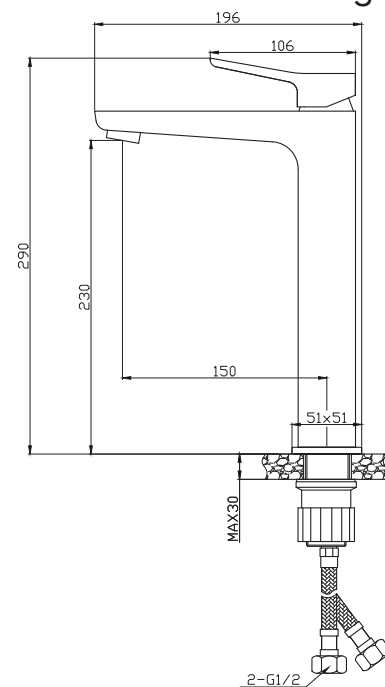

TECHNICAL DATASHEET

Sanitär

Washbasin Mixer

Ref. : CENT-HWB
CENT 15 48

Product Description

Washbasin Mixer (Brass)

Sanitär Item No. CASE-HWB
CASE 15 49

Material: Brass

Color: Chrome

Colors Options:  Black  Gold  Brushed Gold

Dimensional Drawing

Flow Rate