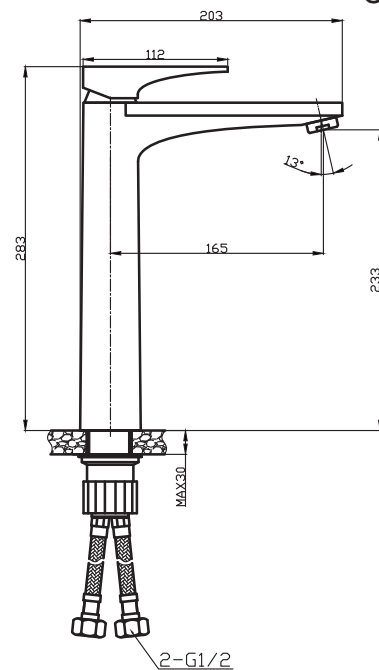

TECHNICAL DATASHEET

Sanitär

High Washbasin Mixer

Ref. : CASE-HWB
CASE 15 49

Product Description

High Washbasin Mixer (Brass)

Sanitär Item No. CASE-HWB
CASE 15 49

Material: Brass

Color: Chrome

Colors Options:  Black Gold Brushed Gold

60CM Mixer Flexible Hose

Dimensional Drawing

Flow Rate