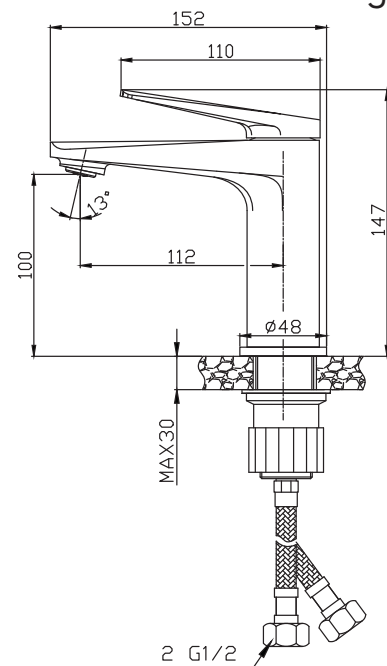

TECHNICAL DATASHEET

Sanitär

Washbasin Mixer

Ref. : ATRI-WB
ATRI 01 13

Product Description

Washbasin Mixer (Brass)

Sanitär Item No. ATRI-WB
ATRI 01 13

Material: Brass

Color: Chrome

Colors Options: 
Black Gold Brushed Gold

Dimensional Drawing

Flow Rate