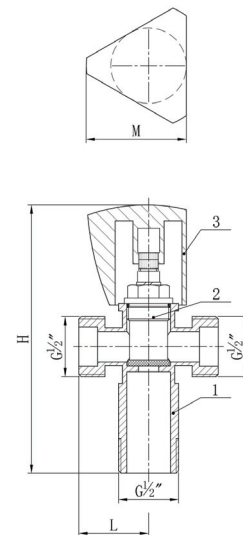

## Sanitär

Brass Angle Valve

Ref. : SAN72622 7205 170  
SANI 2W17

## Dimensional Drawing

Size	L	H	M
G1/2"xG1/2"	24mm	92.5mm	34mm

### Brass Angle Valve

Sanitär Item No. SAN72622 7205 170  
SANI 2W17

Body: Brass

Handle: ABS

## Flow rate diagram