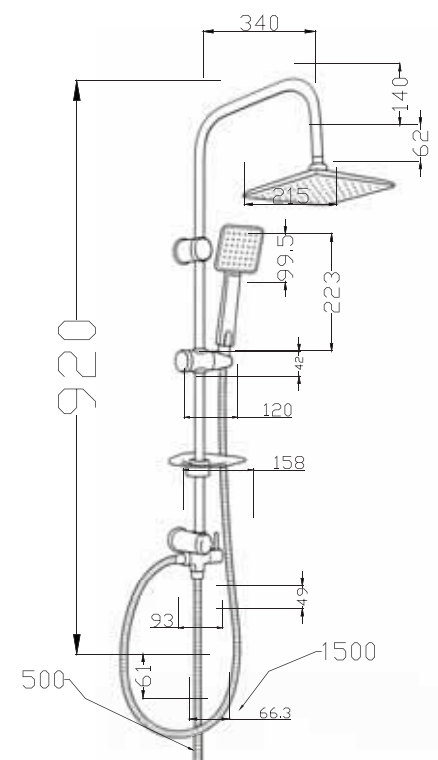

# TECHNICAL DATASHEET

Sanitär

Dual Shower Set

Ref. : TUMTIR

SAN TMTR 11S4 4303

[www.sanitaronline.com](http://www.sanitaronline.com)

### Dual Shower Set

Sanitär Item No. TUMTIR

SAN TMTR 11S4 4303

Tube: S.S with chromed,  
dia:22mm,L330\*960mm

Wall bracket:ABS with Chrome

Glider:ABS with Chrome

Shower hand: ABS with  
Chromed 1 jet

Shower Head:ABS with Chromed  
dia:8inch 1jets

Shower Hose: 1.5M S.S& 50cm,  
double lock with Chromed,  
Brass Nut & Brass Insert,  
Epdm Inner Tube

Diverter: Brass with Chrome

Soap Dish: ABS with Chrome

### Dimensional Drawing

[www.sanitaronline.com](http://www.sanitaronline.com)

Made in PRC, +/- 5% Tolerance should be expected.  
Images/diagrams are representations only. Slight variation can be expected