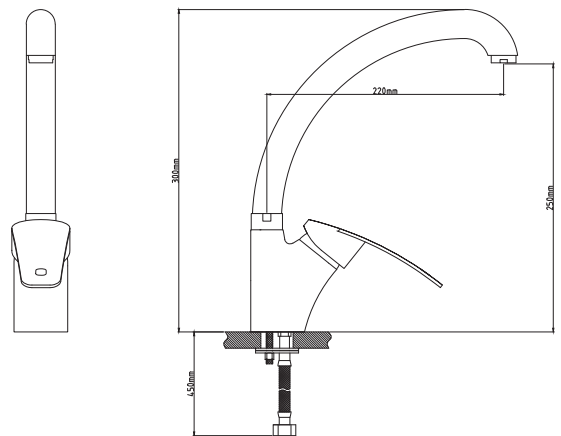

TECHNICAL DATASHEET

Sanitär

Single Handle Sink Mixer

Ref. : RUBY-ZM8

SAN RUBY 1138 0298

Product Description

Single Handle Sink Mixer

Item No. RUBY-ZM8

SAN RUBY 1138 0298

40MM, Single handle sink mixer, chrome

Zinc body (small body with flat bottom, with screw fix)

Aluminium 60CM flexible hose

Iron installation fittings

S.S spout

Dimensional Drawing

Flow Rate