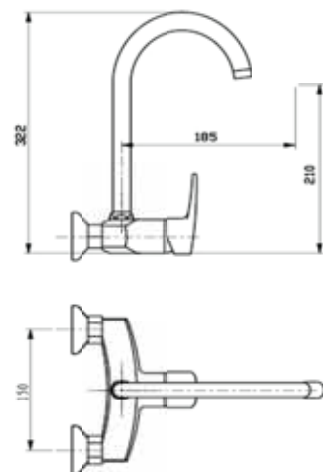

TECHNICAL DATASHEET

Sanitär

Single Handle Wall Sink Mixer

Ref. : JET-WSM-U
SAN JET6 2321 21AU

Product Description

Single Handle Wall Sink Mixer

Item No. JET-WSM-U
SAN JET6 2321 21AU

35MM, Single handle wall sink mixer, chrome

Zinc body, zinc handle

S.S cartridge nut, plastic aerator

S.S spout

Dimensional Drawing

Flow rate diagram