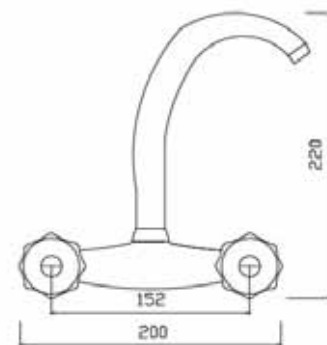

TECHNICAL DATASHEET

Sanitär

Double Handle Sink Mixer

Ref. : AQUA-WSM
SAN AQUA 23930812

Product Description

Double Handle Sink Mixer

Item No. AQUA-WSM
SAN AQUA 23930812

Double handle kitchen mixer, chrome

Zinc body, zinc handle

s.s spout, brass aerator

40 S.S elbow grams each, s.s wall cover

Dimensional Drawing

Flow Rate