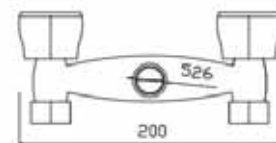

TECHNICAL DATASHEET

Sanitär

Double Handle Sink Mixer

Ref. : AQUA-WSM
SAN AQUA 23930812

Product Description

Double Handle Sink Mixer

Item No. AQUA-WSM
SAN AQUA 23930812

Double handle kitchen mixer, chrome

Zinc body, zinc handle

s.s spout, brass aerator

40 S.S elbow grams each, s.s wall cover

Dimensional Drawing

Flow Rate