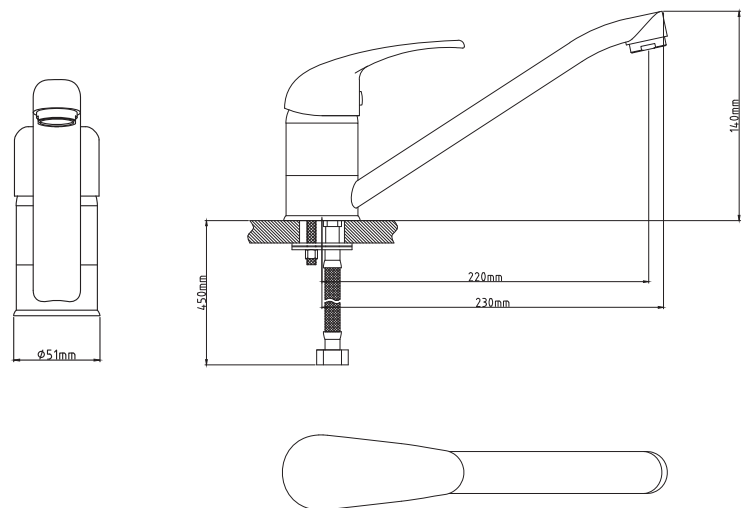

TECHNICAL DATASHEET

Sanitär

Single Handle Sink Mixer

Ref. : AMBER-ZM5
SAN AMBE 1135 1251

Product Description

Single Handle Sink Mixer

Item No. AMBER-ZM5
SAN AMBE 1135 1251

40MM, Single handle sink mixer, chrome

Zinc body, zinc handle

S.S cartridge nut, S.S spout

Aluminium 60CM flexible hose

Iron installation fittings

Dimensional Drawing

Flow Rate