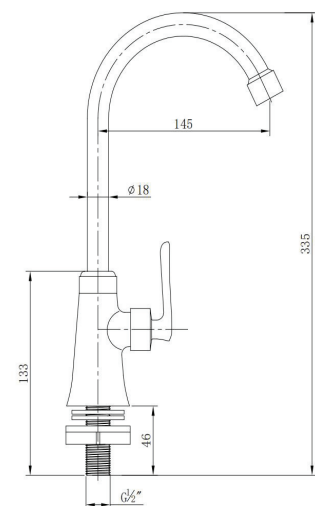

Sanitär

Washbasin Single Faucet Piller Cock

Ref. : SANI-SLPC OV10 0005

Product Description

Washbasin Single Faucet Piller Cock

Item No. SANI-SLPC OV10 0005

zinc handle

zinc body

SS pipe , ABS nut, fitted well

Dimensional Drawing

Flow Rate