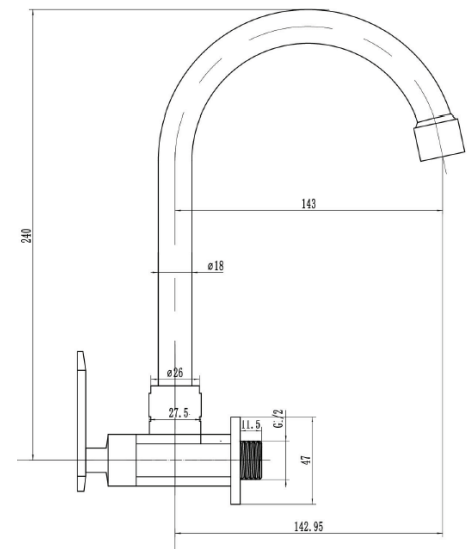

TECHNICAL DATASHEET

Sanitär

Washbasin Single Faucet Piller Cock

Ref. : SANI-SLPC 7124 0006

Product Description

Washbasin Single Faucet Piller Cock

Item No. SANI-SLPC 7124 0006

Chrome

Zinc Body

Dimensional Drawing

Flow Rate