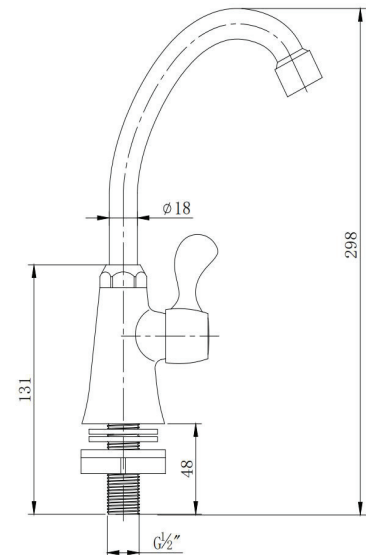

TECHNICAL DATASHEET

Sanitär

Washbasin Single Faucet Piller Cock

Ref. : SANI SLPC 703A 009

SANIPCS09

Product Description

Washbasin Single Faucet Piller Cock

Item No. SANI SLPC 703A 009

SANIPCS09

Chrome

Zinc Body

Dimensional Drawing

Flow Rate