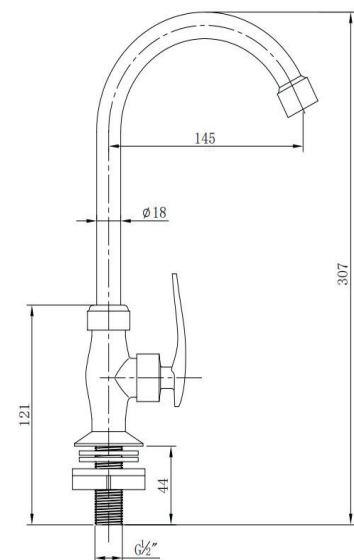

# TECHNICAL DATASHEET

Sanitär

Washbasin Single Faucet Piller Cock

Ref. : SANI-SLPC 7029 0008

## Dimensional Drawing

## Flow Rate

## Product Description

Washbasin Single Faucet Piller Cock

Item No. SANI-SLPC 7029 0008

Chrome

Zinc Body