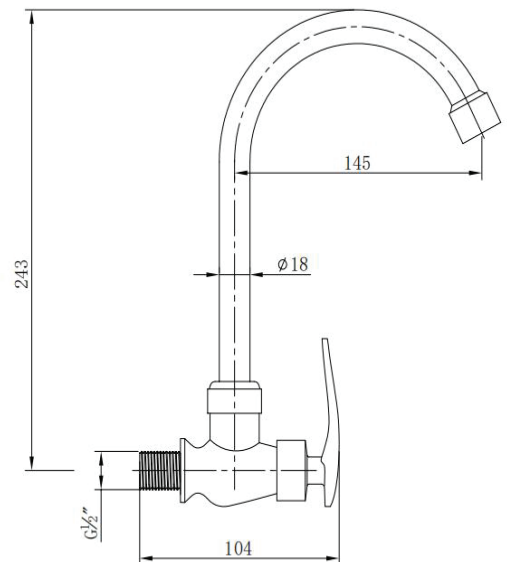

TECHNICAL DATASHEET

Sanitär

Washbasin Single Faucet Piller Cock

Ref. : SANI-SLPC 7028 0007

Product Description

Washbasin Single Faucet Piller Cock

Item No. SANI-SLPC 7028 0007

Chrome

Zinc Body

Dimensional Drawing

Flow Rate