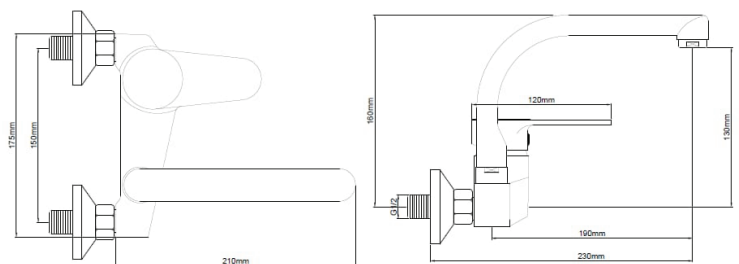

TECHNICAL DATASHEET

Sanitär

Single Handle Sink Mixer

Ref. : CORAL-WSM
SAN CORA 2393 0413

Product Description

Single Handle Sink Mixer

Item No. CORAL-WSM
SAN CORA 2393 0413

40MM, Single handle sink mixer

chrome

Zinc body

zinc handle

S.S spout

Dimensional Drawing

Flow Rate