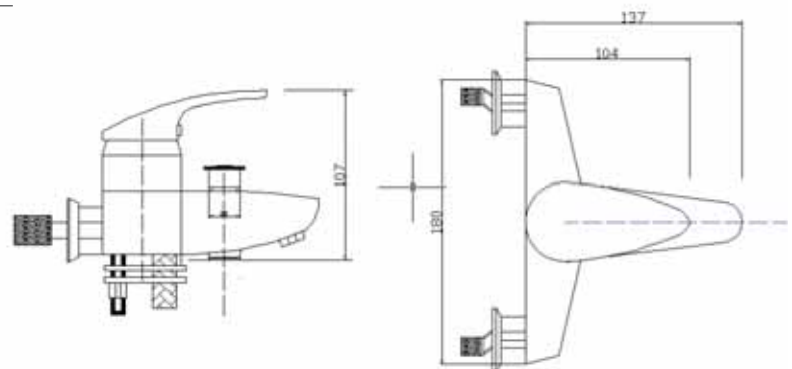

Sanitär

Bath Mixer

Ref. : AMBER-BM
SAN AMBE 02130713

Product Description

Dimensional Drawing

Bath Mixer

Sanitär Item No. AMBER-BM
SAN AMBE 02130713

40MM, Single handle bath mixer, chrome

Zinc body, zinc handle

brass diverter, plastic pull nut

With 049 three function shower head

E013 plastic bracket (with logo print by laser)

150MM CP Stainless steel double lock hose

Flow Rate