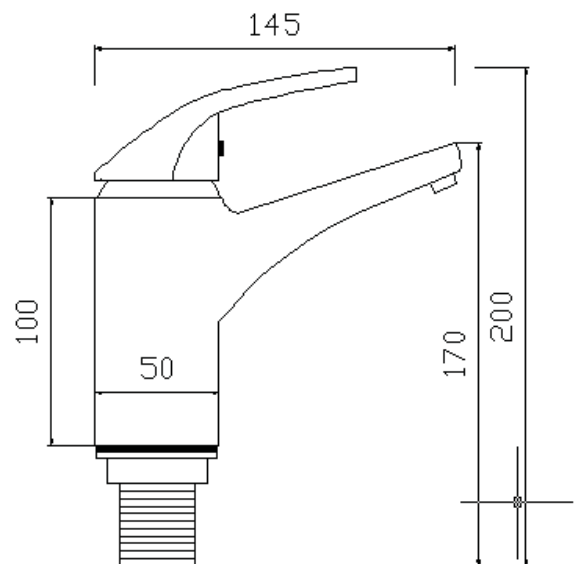

TECHNICAL DATASHEET

Sanitär

Single Handle Basin Mixer

Ref. : AMBER-WB
SAN AMBE 23020716

Product Description

Single Handle Basin Mixer

Sanitär Item No. AMBER-WB
SAN AMBE 23020716

40MM, Single handle basin mixer, chrome

Zinc body, zinc handle

S.S cartridge nut, plastic aerator

Aluminium 60CM flexible hose

Iron installation fittings

with zinc AUTO pop-up (without hole)

Dimensional Drawing

Flow Rate