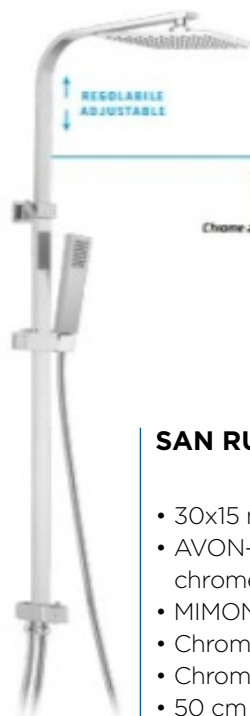

SAN RUDY 4525 8380

- 30x15 mm chromed shower column
- AVON-Q shower head 200x200 mm chromed 1 function
- MIMONI -Q shower 1 chrome function
- Chrome-plated diverter
- Chromed flexible 150 cm
- 50 cm chromed hose for connection to tap or water intake CHROME FACE ANTISCALE RAIN

MADE IN ITALY