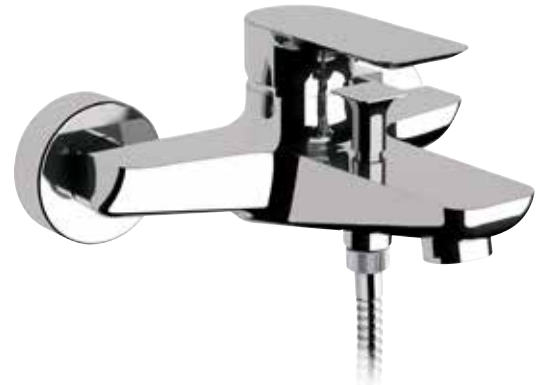

SAN IZAN 2302 9100

IZANO WB
MADE IN ITALY

SAN IZAN 0213 9050

IZANO -BM
without shower set

MADE IN ITALY